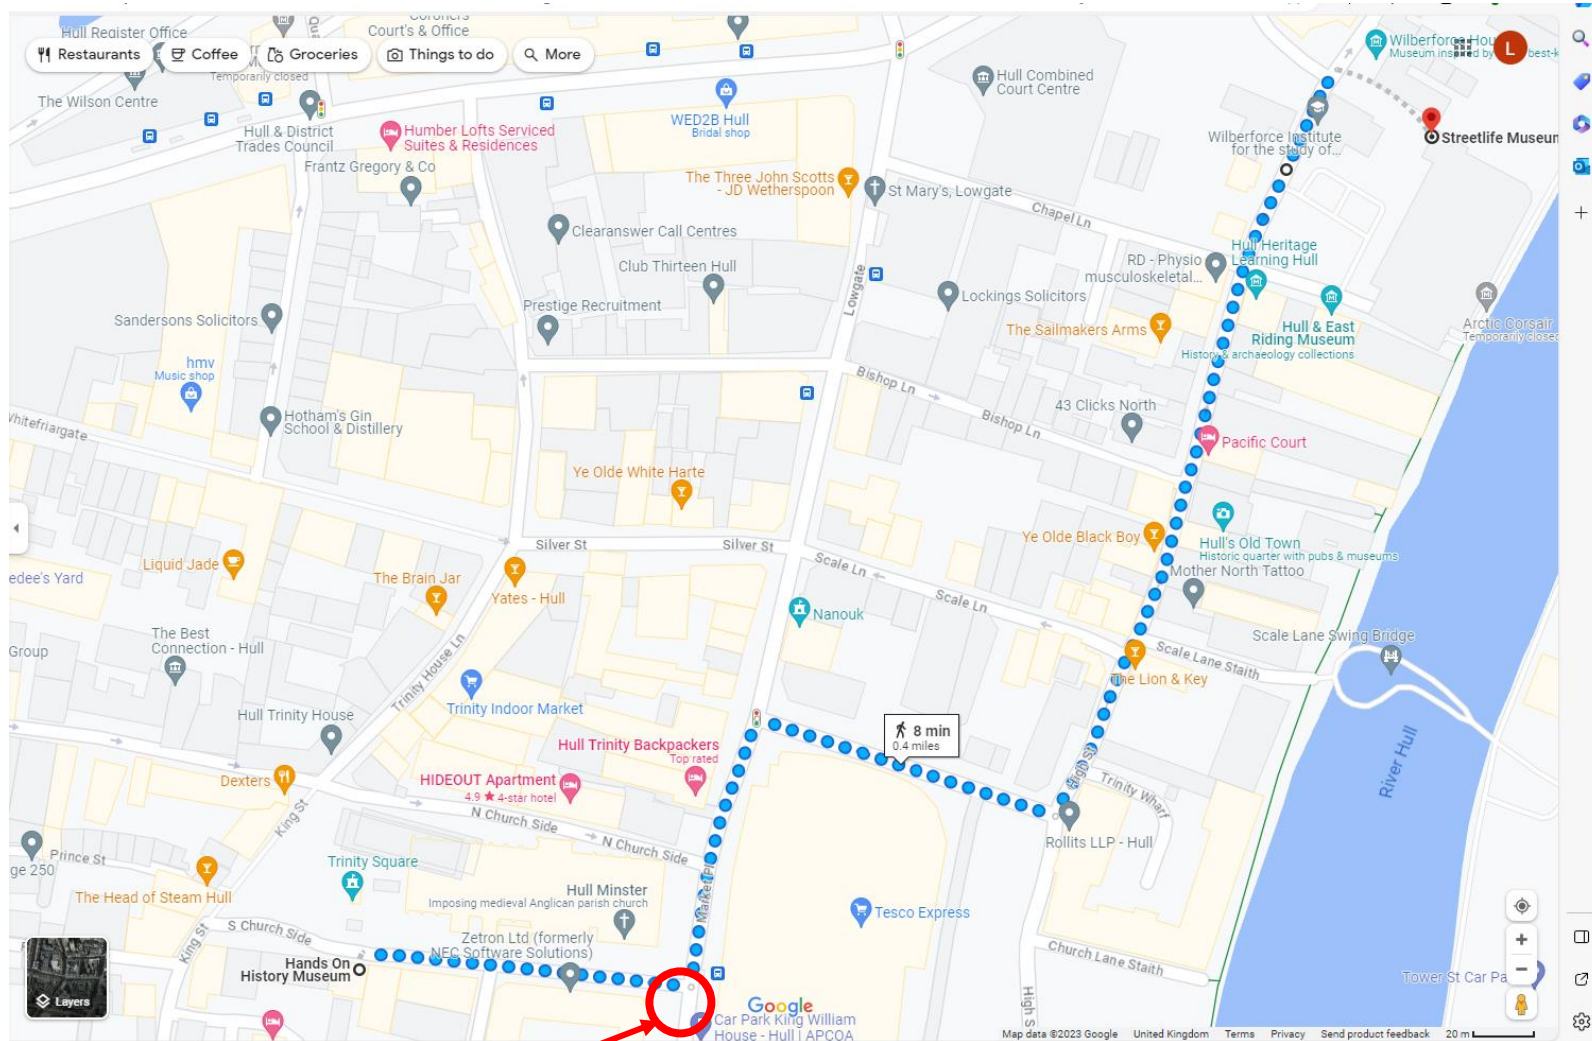

## Walking route – Hands on History Museum to Streetlife Museum

[Hands On History Museum to Streetlife Museum - Google Maps](#)

We recommend that your bus drops your groups off and collects you on Market Place – at the end of South Church side due to there being no through access down South Church Side because of the ongoing roadworks.